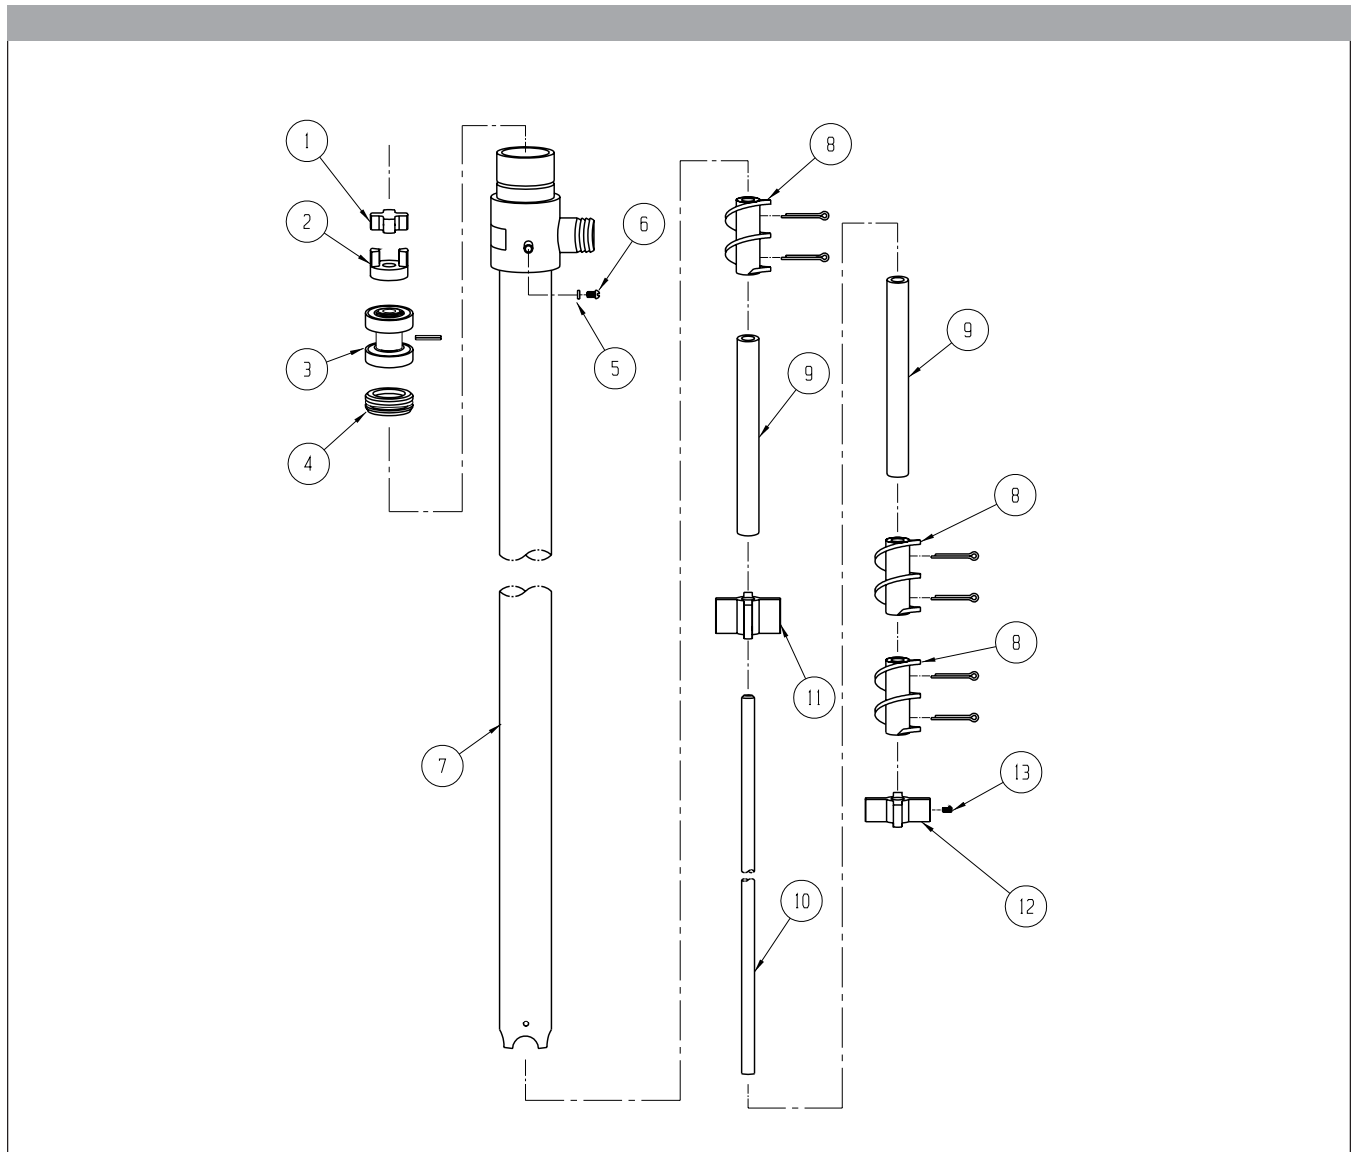

# BT SERIES - BTS MODEL

Item	Description	Part Number	Item	Description	Part Number
1	Coupling Insert	J100096	8*	Compressor w/SSTL Pin	A100092
2	Half Coupling	J100351	9	Spacer Set	A100106
3*	Bearing Assembly w/Roll Pin	A101672	10	BTS 40 Main Shaft	M100083-1
4*	Seal Assembly	A100284	11*	Center Bearing	M100073
5	#8 Brass Lock Washer	J100823	12*	Bottom Bearing	M100084
6	#8-32 x 1/4 Pan HD Brass M/S	J100822	13	#8-32 x 3/8 SSTL Set Screw	J100072
7	BTS 40 Intake Tube Assembly	A100091-1			

\* Recommended Spare Parts.