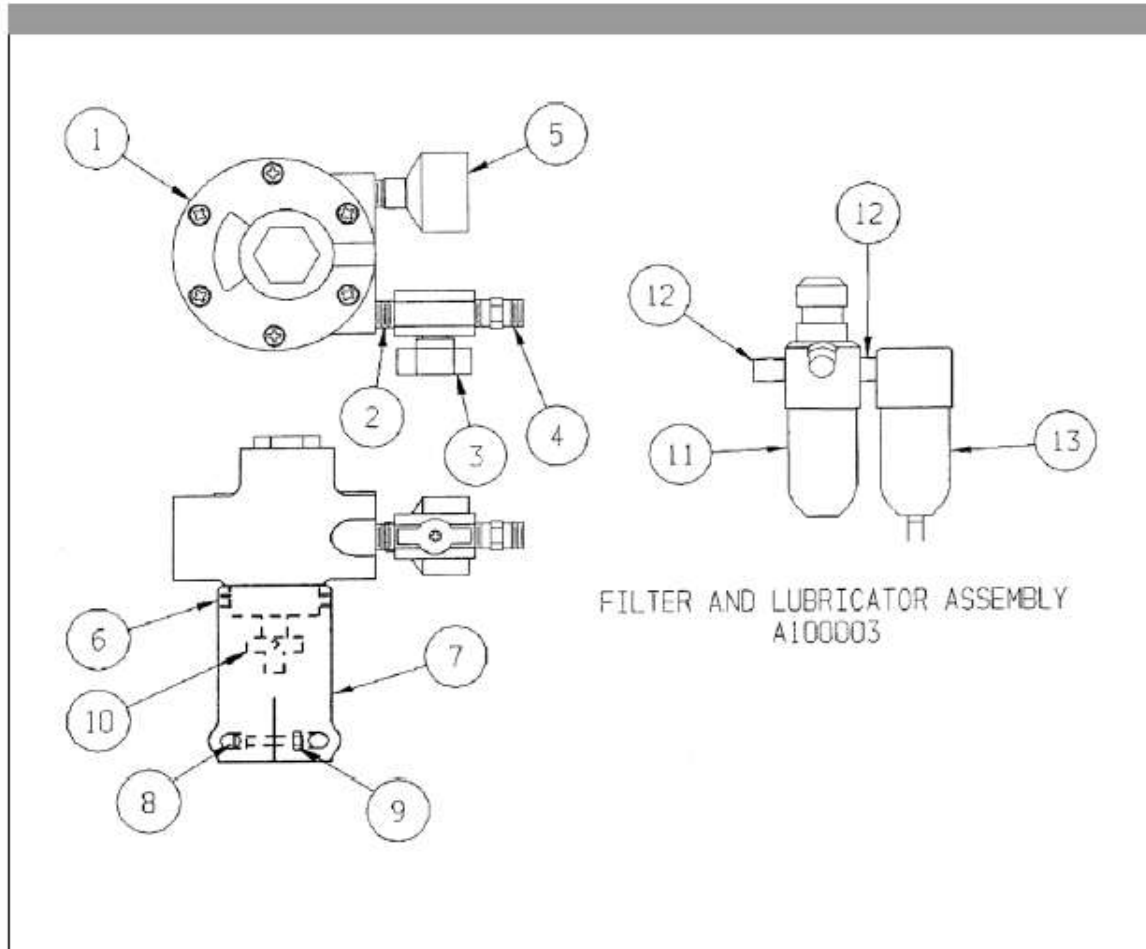

M6X MODEL

Item	Quantity	M6X Description	Part Number
1	1	Air Motor	M101720
2	1	Pipe Nipple	J102463
3	1	Ball Valve	J100073
4	1	Hose Fitting	J100036
5	1	Muffler	J100074
6	2	Set Screw	J100040
7	1	Air Motor Mount	M100013-2

Item	Quantity	M6X Description	Part Number
8	2	Socket Hd. Cap Screw	J100023
9	2	Hex Nut	J100990
10	1	Half Coupling	J101500
11	1	Lubricator	J100035
12	2	Pipe Nipple	J102463
13	1	Filter	J100034

Not Shown: Air Motor Repair Kit J100075