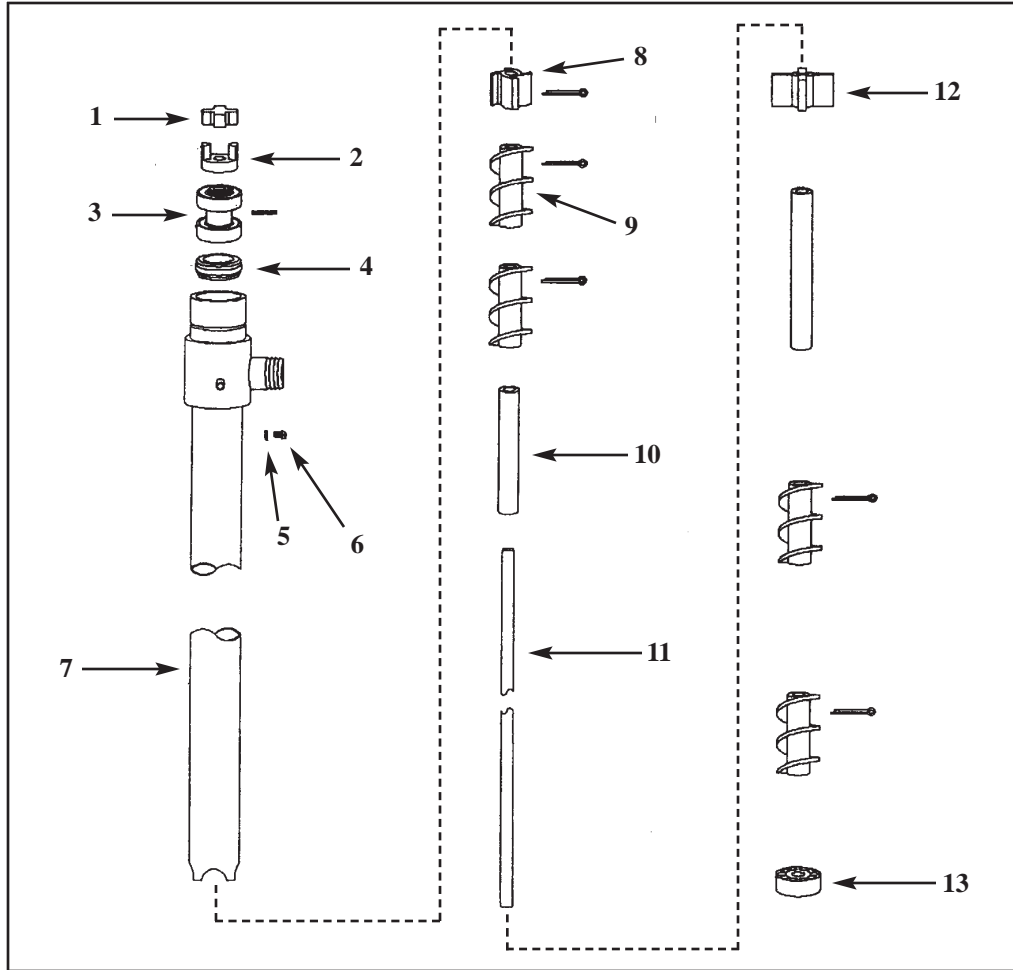

4310 N. 126th St., Brookfield, WI 53005 (USA)
 Phone (262) 781-5020 ~ Fax (262) 781-8120
www.grovhac.com

TTS, TTC
Parts Sheet

Date: 1/05

Item	Description	Part Number	Item	Description	Part Number
1	coupling insert	J100014	9*	TTS compressor w/ SSTL pin	A100044
2	half coupling ass'y	A101621	"	TTC compressor w/ inconel pin	A100325
3*	bearing ass'y w/ roll pin	A101672	10	TT 40 spacer set	A100043-1
4*	seal ass'y	A100284	"	TT 48 spacer set	A100043-2
5	#8 brass lock washer	J100823	11	TTS 27 main shaft	M100972-1
6	#8-32 x 1/4 pan HD brass M/S	J100822	"	TTS 48 main shaft	M100972-3
7	TTS 27 intake tube ass'y	A100927-1	"	TTC 27 main shaft	M100972-4
"	TTS 48 intake tube ass'y	A100927-3	"	TTC 48 main shaft	M100972-6
"	TTC 27 intake tube ass'y	A100926-1	"	TTS 40 main shaft	M100972-7
"	TTC 48 intake tube ass'y	A100926-3	"	TTC 40 main shaft	M100972-8
"	TTC 40 intake tube ass'y	A100926-4	12*	center bearing	M100039
"	TTS 40 intake tube ass'y	A100927-4	13*	bottom bearing	M100047
8	TTS impeller ass'y	A100030			
"	TTC impeller ass'y	A100039			

* Recommended spare parts